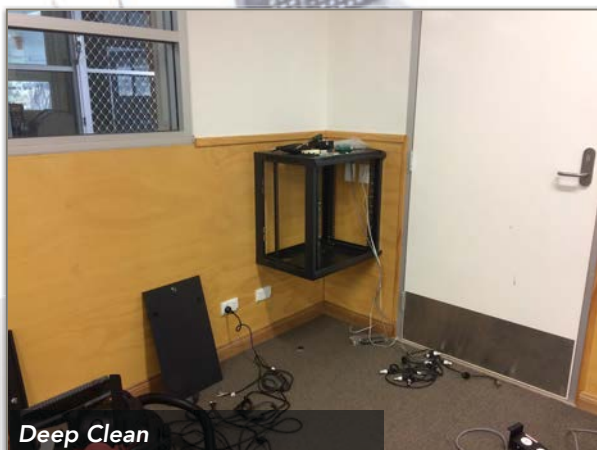

Before

Deep Clean